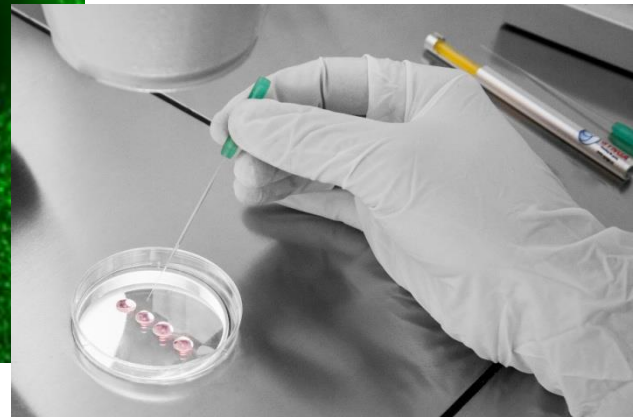

# Synga Accessories

**Denudation and Manipulation System for Streamlined Routines in IVF Labs**

ISO 13485:2016

## Denudation and Manipulation SYNGA pipettes for IVF

Accessories for SG System

### SG Penholders

SG-021-3	<b>SG Pen Holder VI</b> for manual holding of pipette with a VI bulb
SG-021-3-Red	<b>SG Pen Holder VI</b> for manual holding of pipette with a VI bulb, red
SG-021-4	<b>SG Pen Holder C</b> for manual holding of pipette with a classic bulb
SG-022-1	<b>SG Ergo Pen Holder C</b> for manual holding of pipette with a classic bulb, extra light with improved shape
SG-011-1	<b>SG Rack</b> for storage of up to 6 open pipettes with bulbs in the working area in horizontal or vertical position

### SG Cutters

SG-007-R-Black	<b>SG Cutter.</b> Biodegradable Black. Storage of unopened sealed pipettes and the cutter tool to be attached to the right-side wall of the IVF cabinet
SG-007-L-Black	<b>SG Cutter.</b> Biodegradable Black. Storage of unopened sealed pipettes and the cutter tool to be attached to the left-side wall of the IVF cabinet