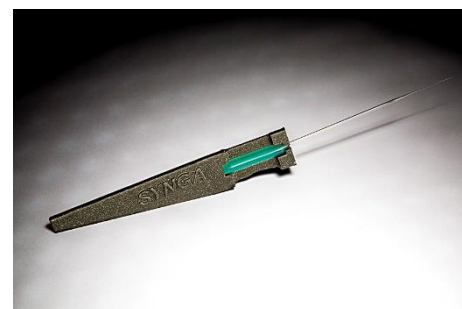

SG Clip racks

SG-003-D-G	SG Rack - Daisy Clip, with glass stand, to be placed on a desk
SG-003-D-M	SG Rack - Daisy Clip, with marble stand, to be placed on a desk
SG-003-D-A	SG Rack - Daisy Clip, with magnetic stand, to be placed on a desk
SG-003-V-G	SG Rack - V-Clip, with glass stand, to be placed on a desk
SG-003-V-M	SG Rack - V-Clip, with marble stand to be placed on a desk
SG-003-V-A	SG Rack - V-Clip, with magnetic stand to be placed on a desk
SG-008-V	SG Wall Rack - V-Clip, to be attached to a wall
SG-008-A	SG Wall Rack - Arch Clip, to be attached to a wall